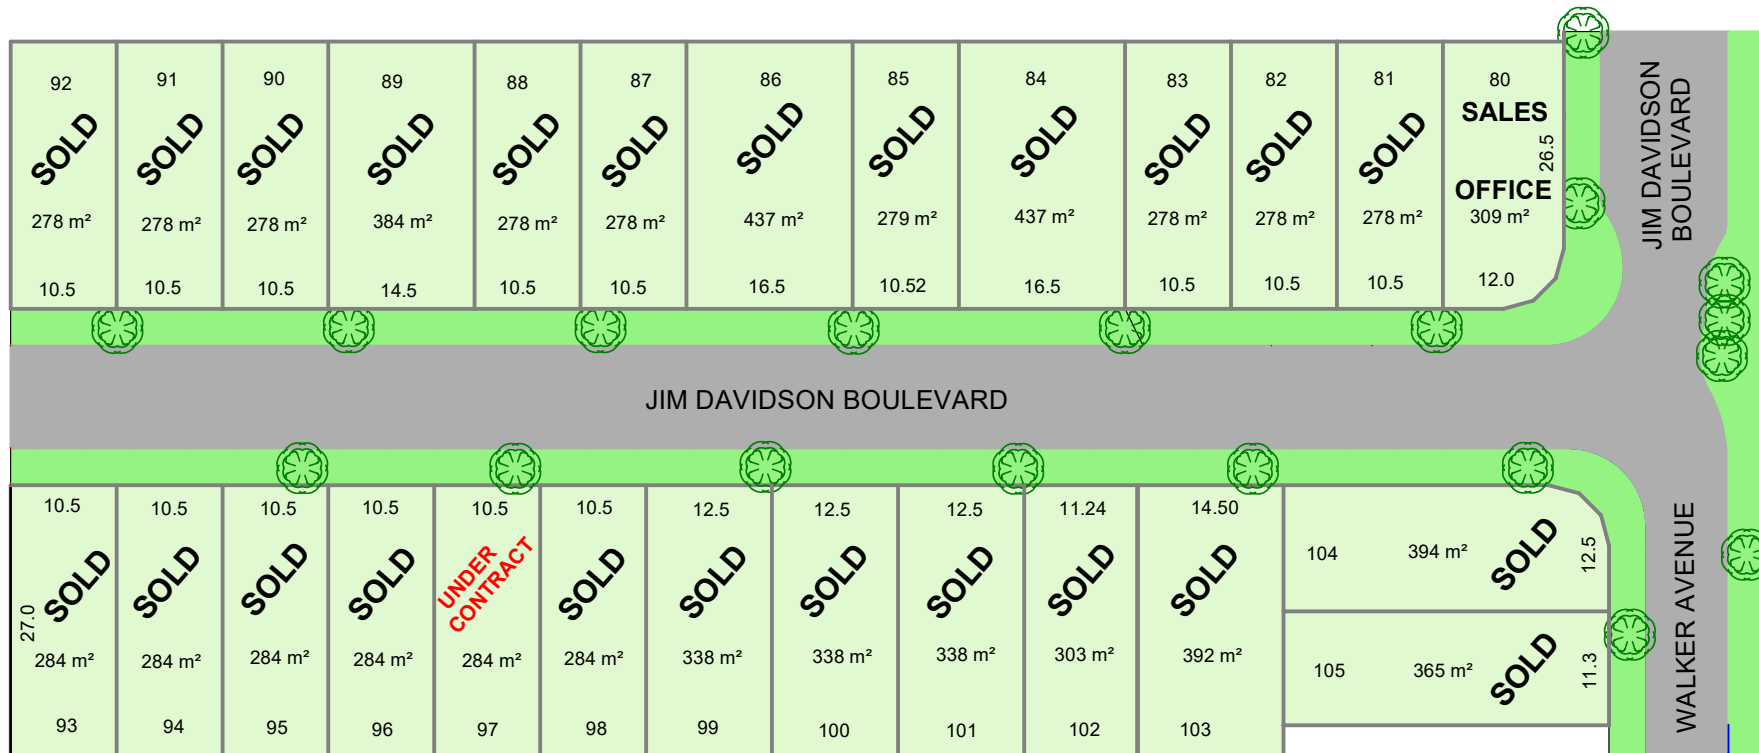

STAGE 1E

LOT PRICE LIST

LOT	PRICE	LOT	PRICE	LOT	PRICE	LOT	PRICE
80	SOLD	87	SOLD	94	SOLD	101	SOLD
81	SOLD	88	SOLD	95	SOLD	102	SOLD
82	SOLD	89	SOLD	96	SOLD	103	SOLD
83	SOLD	90	SOLD	97	\$182,500	104	SOLD
84	SOLD	91	SOLD	98	SOLD	105	SOLD
85	SOLD	92	SOLD	99	SOLD		
86	SOLD	93	SOLD	100	SOLD		